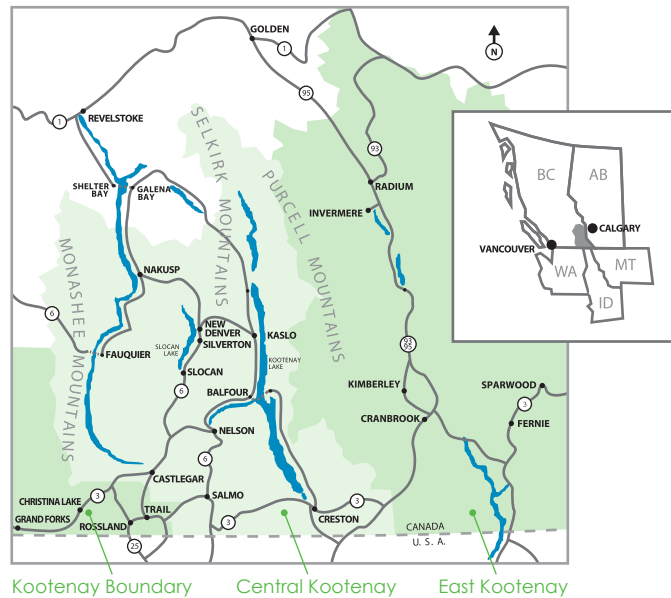

"The Kootenay region provides exceptional recreational opportunities and an ideal place to raise a family."

*Ron Ross
EMCO ENGINEERING, INVESTOR*

"Offering tremendous opportunity without sacrificing living or lifestyle, the Kootenay region offers everyone that balance. Enjoy both work and play!"

*Brian Baker
CRESTON VALLEY DEVELOPMENT AUTHORITY*

REGIONAL STATS

REGIONAL DISTRICT	POPULATION	ECONOMIC DRIVERS
East Kootenay	61,862	<ul style="list-style-type: none"> • hospitality & tourism • high technology • forestry
Central Kootenay	60,237	<ul style="list-style-type: none"> • agriculture • hydro electric power • health & wellness • mining
Kootenay-Boundary	33,118	<ul style="list-style-type: none"> • oil & gas extraction • manufacturing • arts & culture

where opportunity meets lifestyle

Kootenay Boundary Central Kootenay East Kootenay

WHY

"Small City - Big Community - Our friendly, welcoming neighborhoods and our clean, safe environment provide the perfect setting to start your new life. Centrally located and perfectly situated for trade movement. Welcome Home!"

www.d-pace.com

WEST ARM TRUCKING LINES
Transportation and Shipping

This area has the feeling of being a bit more relaxed than some of the more densely populated centers to the East and West of us. But it still boasts a good cross section of companies providing all the goods and services essential to a quality lifestyle.